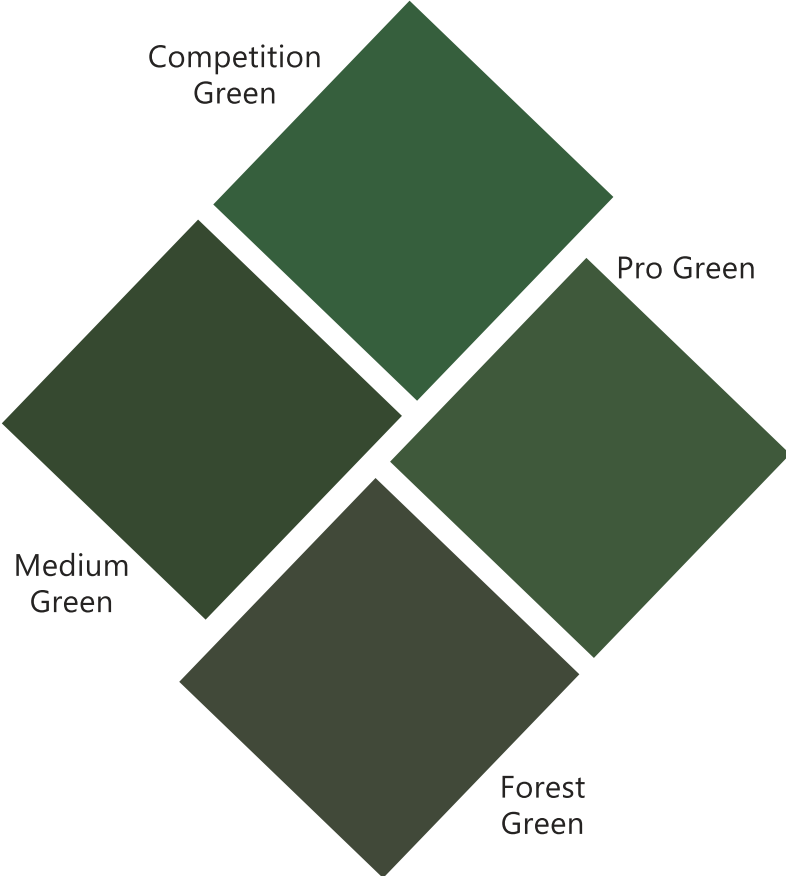

# Player's Choice Colors

Self-Crosslinking  
TECHNOLOGY

*Player's Choice Colors are uniquely formulated for their rich color, player eye comfort and exceptional contrast.*

*Custom or team colors available upon request. See website for visualizer. Select pigments may increase price.*