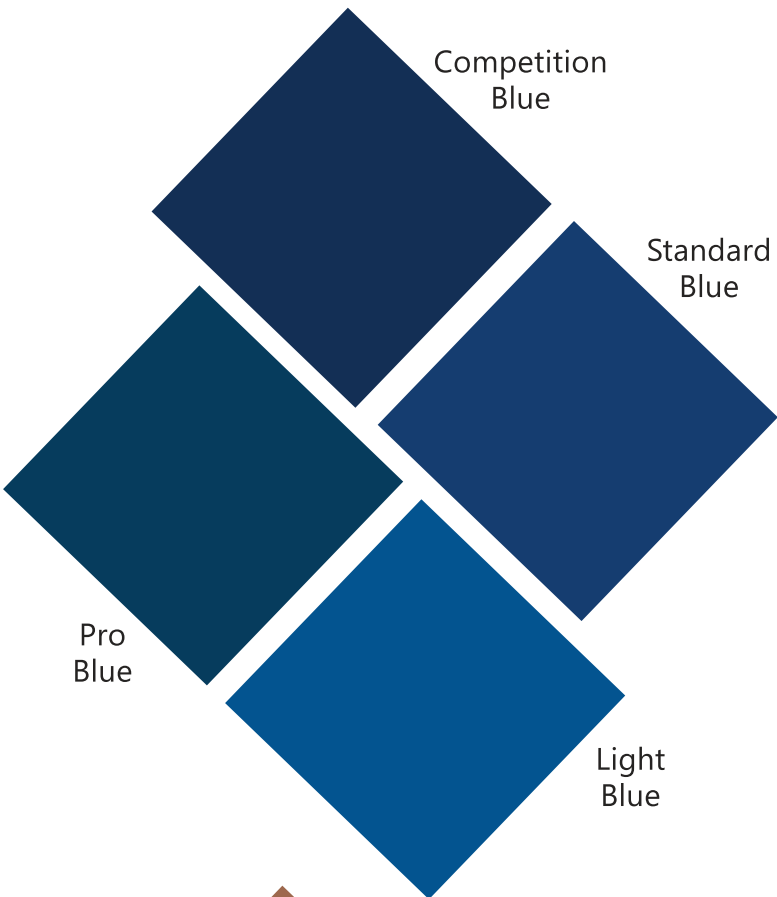

# Player's Choice Colors

Self-Crosslinking  
TECHNOLOGY

*Player's Choice Colors are uniquely formulated for their rich color, player eye comfort and exceptional contrast.*

*Custom or team colors available upon request. See website for visualizer. Select pigments may increase price.*